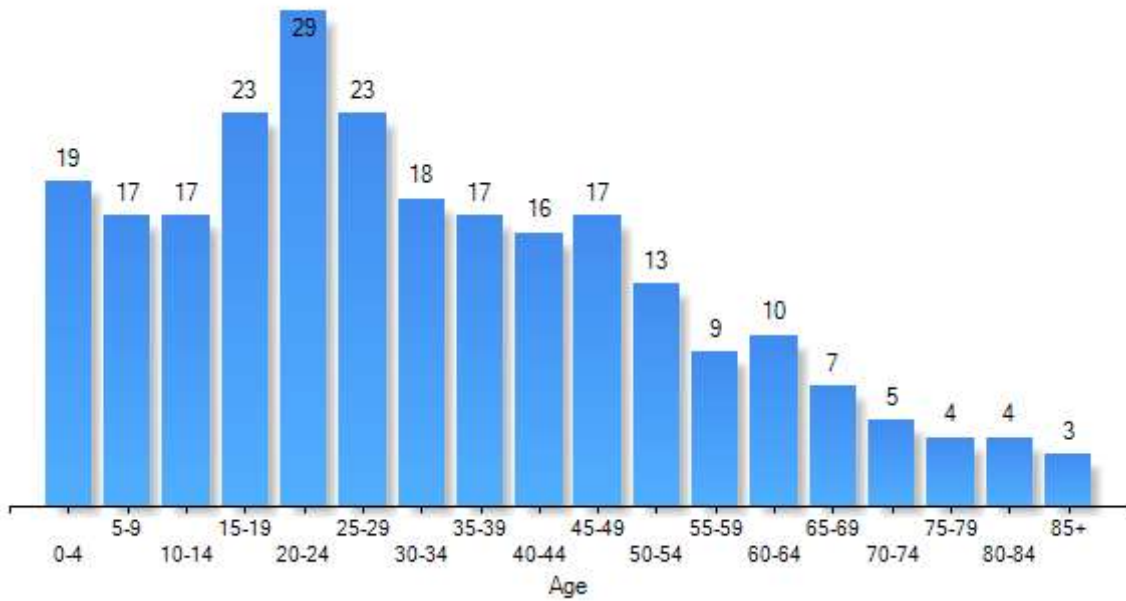

## Summary

<b>Population Growth (since 2000)</b>	9%
<b>Population Density (ppl / mile)</b>	1,004.50
<b>Household Size (ppl)</b>	3
<b>Households w/ Children</b>	47%

## Housing Stability

<b>Annual Residential Turnover</b>	19%
<b>5+ Years in Residency</b>	33%
<b>Median Year in Residency</b>	3

### Population Demographics

The population of the community broken down by age group. The numbers at the top of each bar indicate the number of people in the age bracket below.

Total: 251

Households:55

Median Age: 28.46