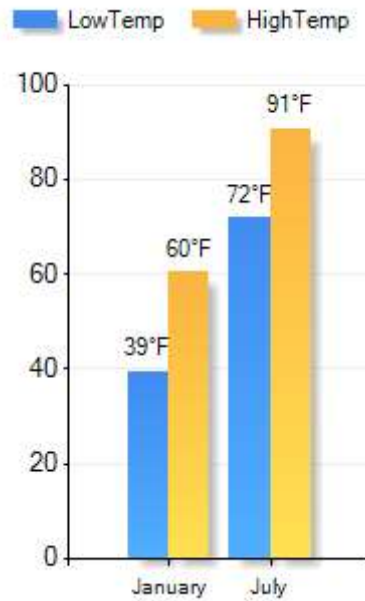

national average for each type of weather event equals a score of 100, so a score of 200 would represent twice the risk as the national average, and a score of 50 would represent half the risk of the national average.

Temperature (degrees F)