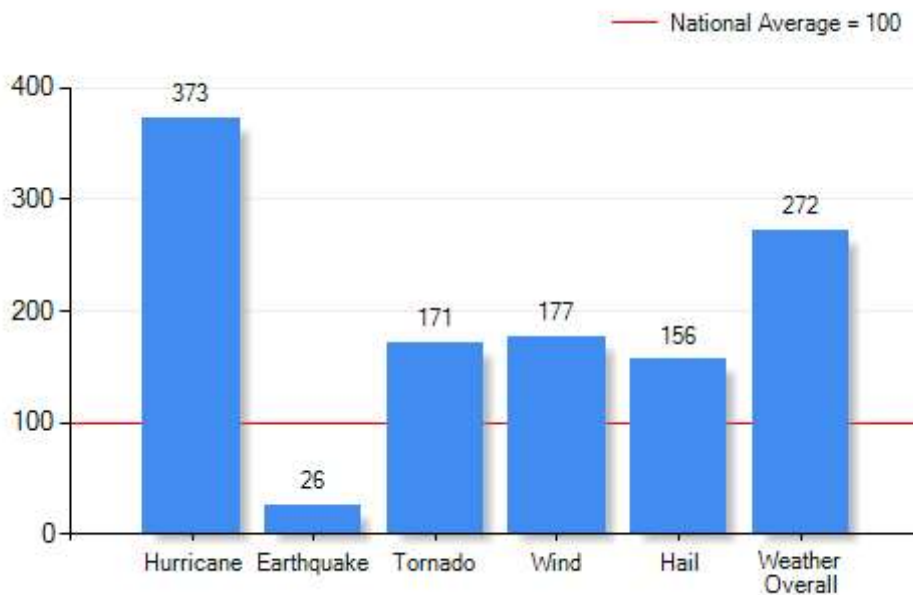

Weather Risk

Education

The Community Educational Index chart is based on the U.S. Census Bureau's Socioeconomic Status (SES) elements. Factors used in creating the index below are income, educational achievement, and occupation of persons within the selected ZIP code. Since this index is based on the population of an entire Zip code, it may not reflect the nature of an individual school.