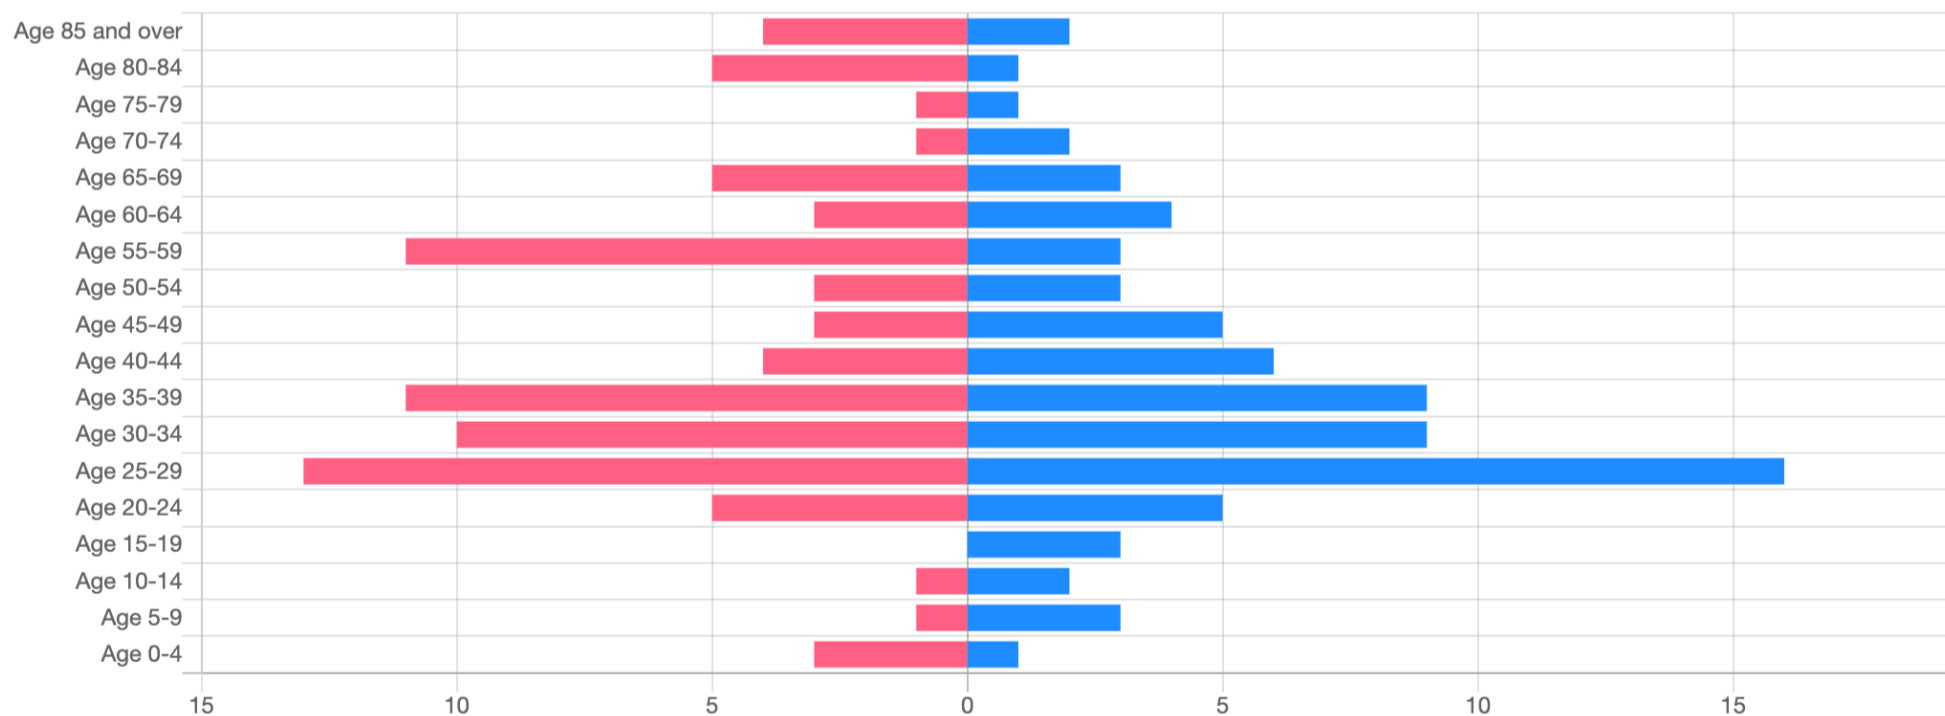

### Population Snapshot

This is a snapshot of population data for this area. Click the 'Explore all themes' button to browse the wide range of census data available for this area.

Explore all themes

MALES

78

FEMALES

84

TOTAL POPULATION

162

Population Pyramid

[Table](#)

February 18, 2022 11:00:00 UTC